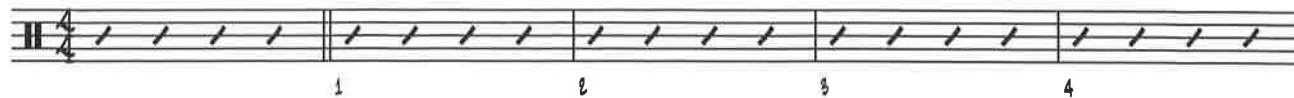

13 14 15 16

17 18 19 20

21 22

25 FILL

For sample drum grooves reference:

'Drum Set Styles (Swing, Bossa Nova and Rock/Funk) - Instant Guide to Drum Grooves'
by Maria Martinez (Hal Leonard)

IMEA Drum Groove #2

Drums

Bossa Nova

STRAIGHT EIGHTHS/LATIN $\text{♩} = 120$

FILL/SET-UP TIME -----

For sample drum grooves reference:

'Drum Set Styles (Swing, Bossa Nova and Rock/Funk) - Instant Guide to Drum Grooves'
by Maria Martinez (Hal Leonard)