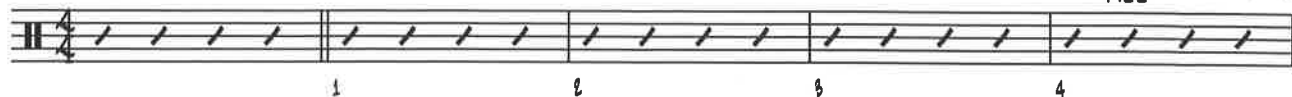

ILMEA Drum Groove #3

Drums

Rock

STRAIGHT EIGHTHS/ROCK ♩=120

FILL/SET-UP TIME-----

FILL-----