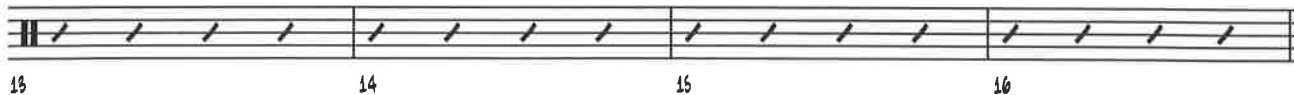

13 14 15 16

17 18 19 20

21 22

25 FILL

For sample drum grooves reference:

'Drum Set Styles (Swing, Bossa Nova and Rock/Funk) - Instant Guide to Drum Grooves'
by Maria Martinez (Hal Leonard)

IMEA Drum Groove #2

Drums

Bossa Nova

STRAIGHT EIGHTHS/LATIN $\text{♩} = 120$

FILL/SET-UP TIME -----

For sample drum grooves reference:

'Drum Set Styles (Swing, Bossa Nova and Rock/Funk) - Instant Guide to Drum Grooves'
by Maria Martinez (Hal Leonard)